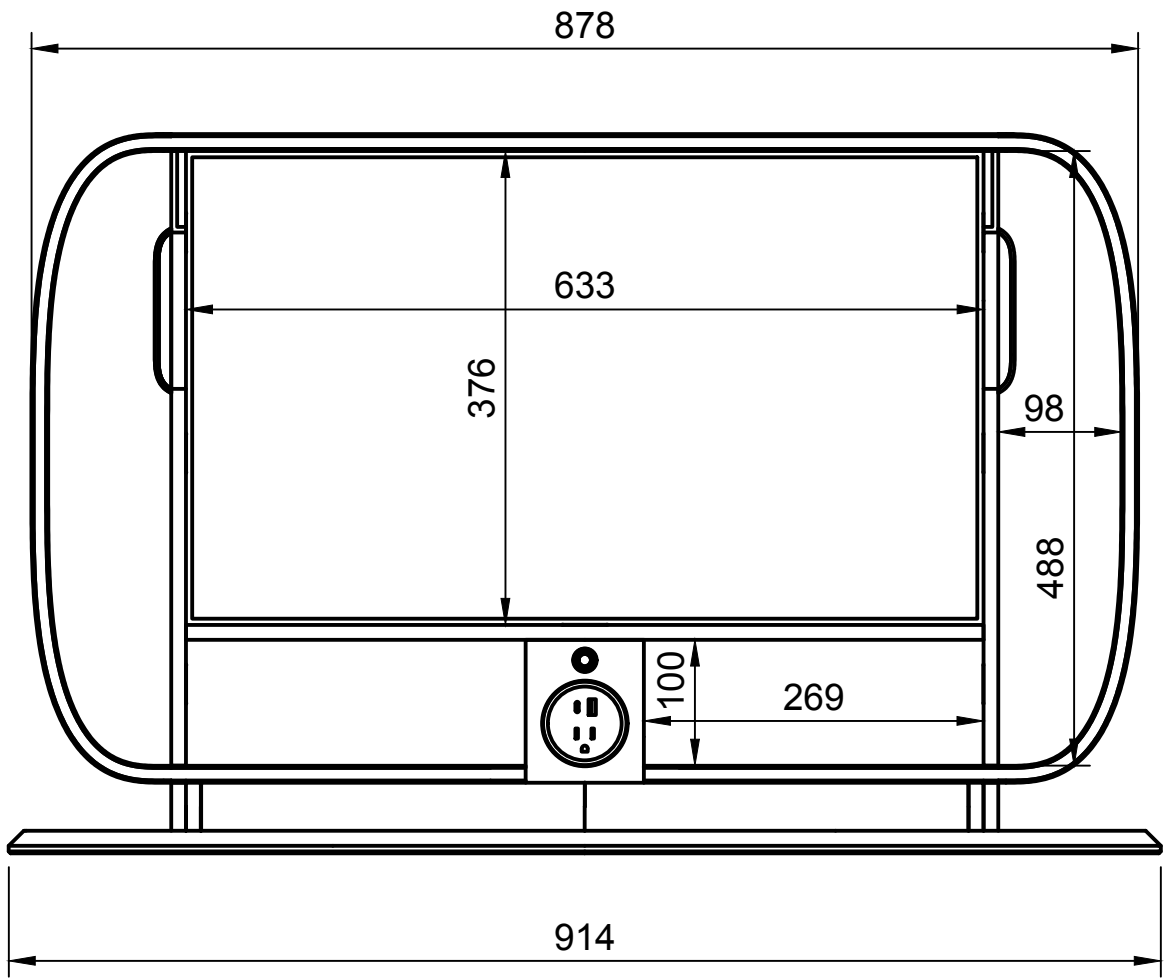

Clamshell Desk CS48 Critical Dimensions
All dimensions in mm
©Friday Furniture LLC

Mini Clamshell Desk CS36 Critical Dimensions
All dimensions in mm
© Friday Furniture LLC

Mini Clamshell Desk CS36 Critical Dimensions
All dimensions in mm
© Friday Furniture LLC