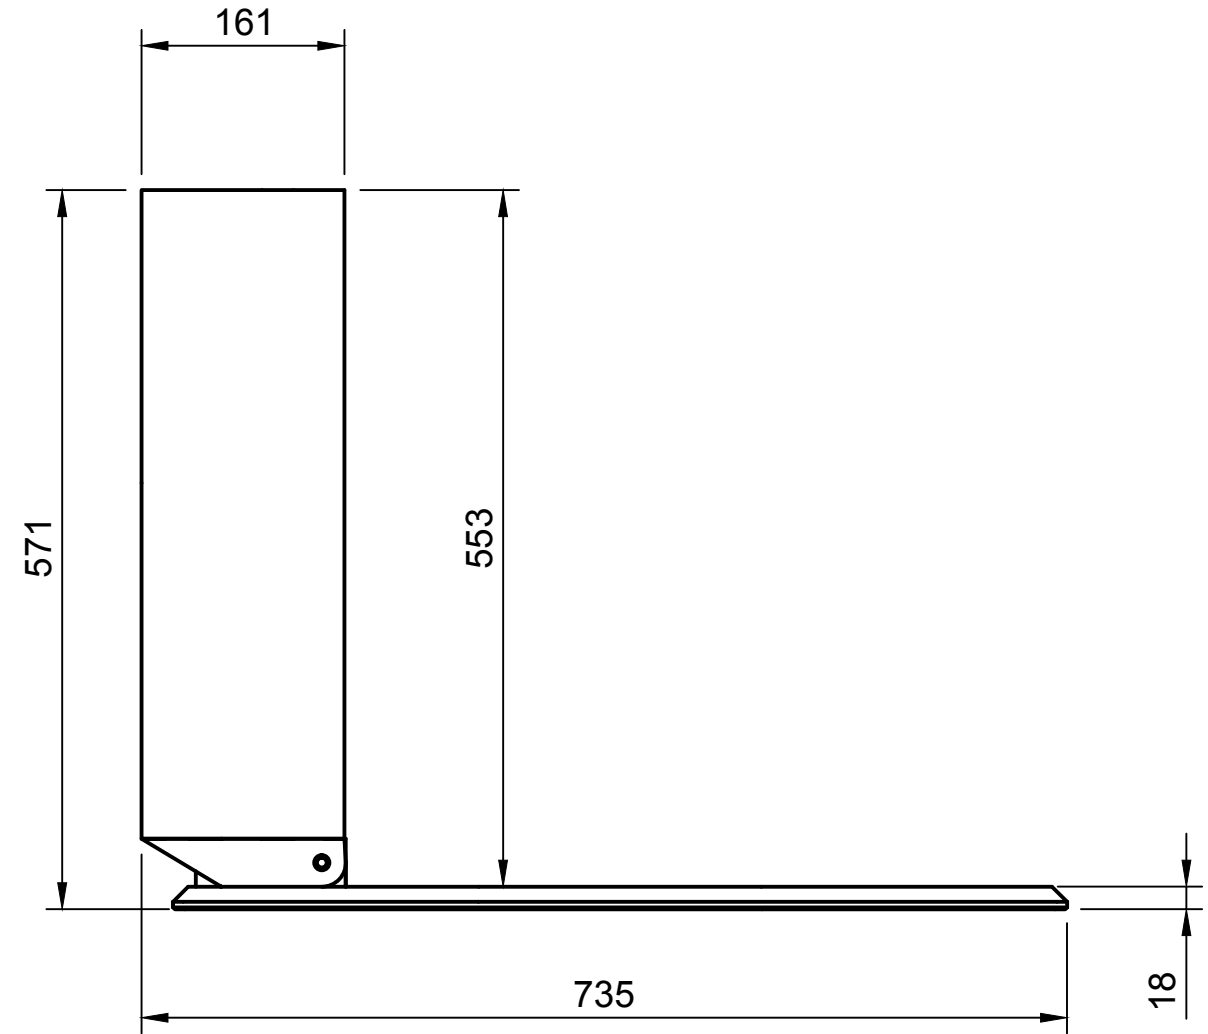

Clamshell Desk CS48 Critical Dimensions
All dimensions in mm
©Friday Furniture LLC

Mini Clamshell Desk CS36 Critical Dimensions
All dimensions in mm
© Friday Furniture LLC

Mini Clamshell Desk CS36 Critical Dimensions
All dimensions in mm
© Friday Furniture LLC