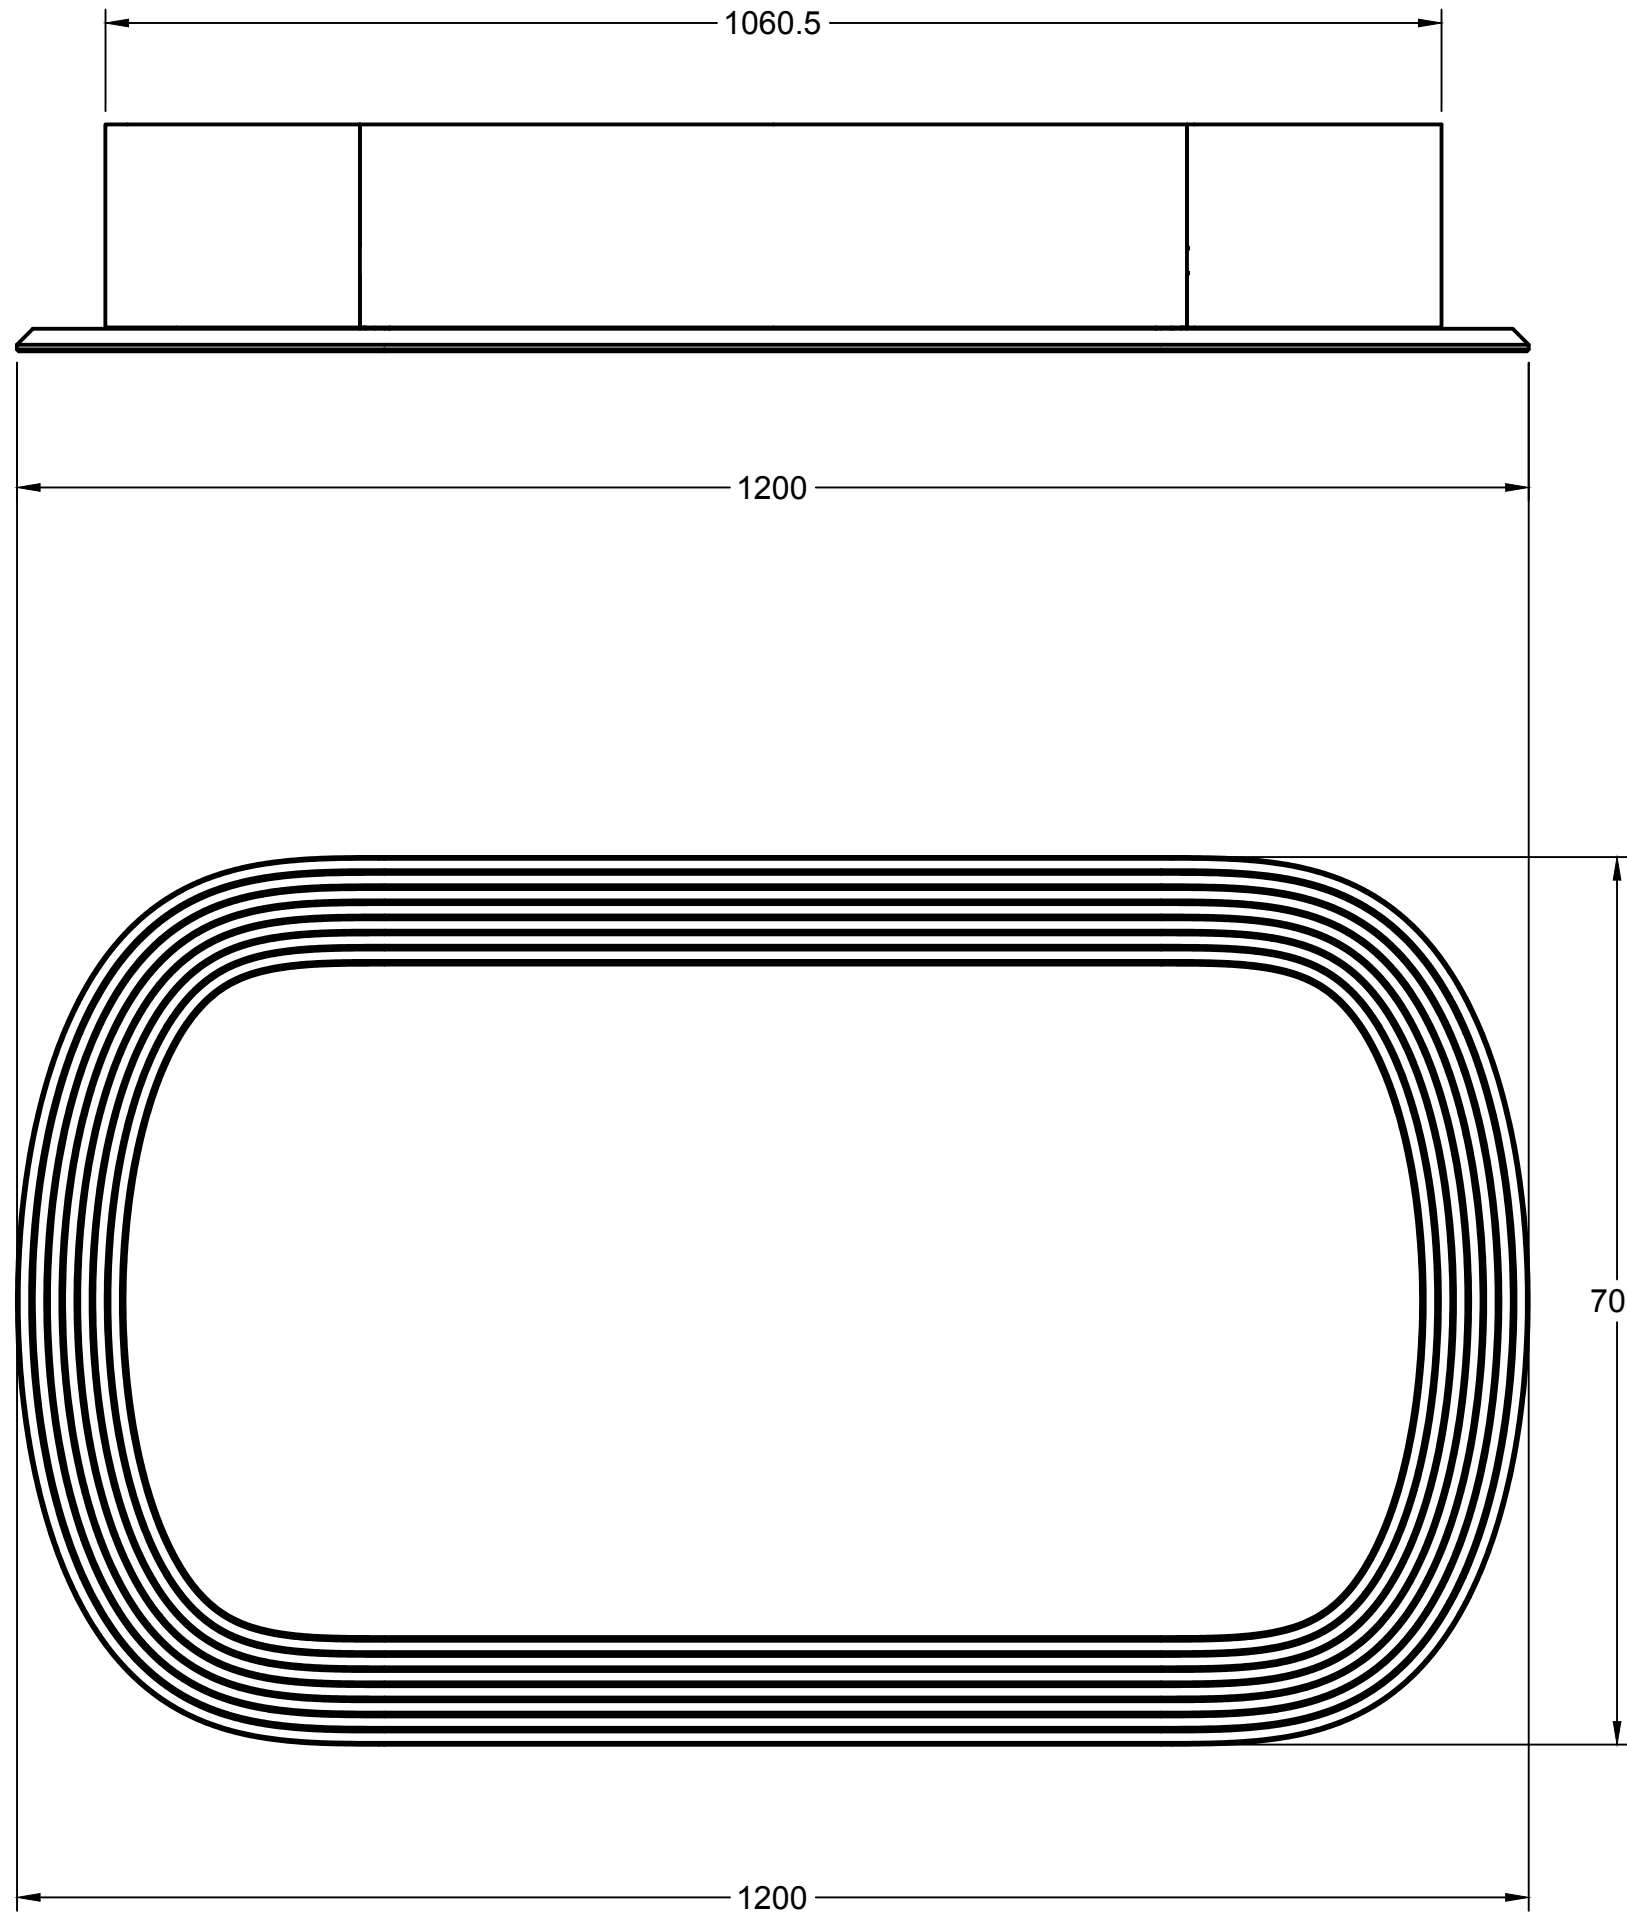

Clamshell Desk CS48 Critical Dimensions
All dimensions in mm
©Friday Furniture LLC

Mini Clamshell Desk CS36 Critical Dimensions
All dimensions in mm
© Friday Furniture LLC

Mini Clamshell Desk CS36 Critical Dimensions
All dimensions in mm
© Friday Furniture LLC